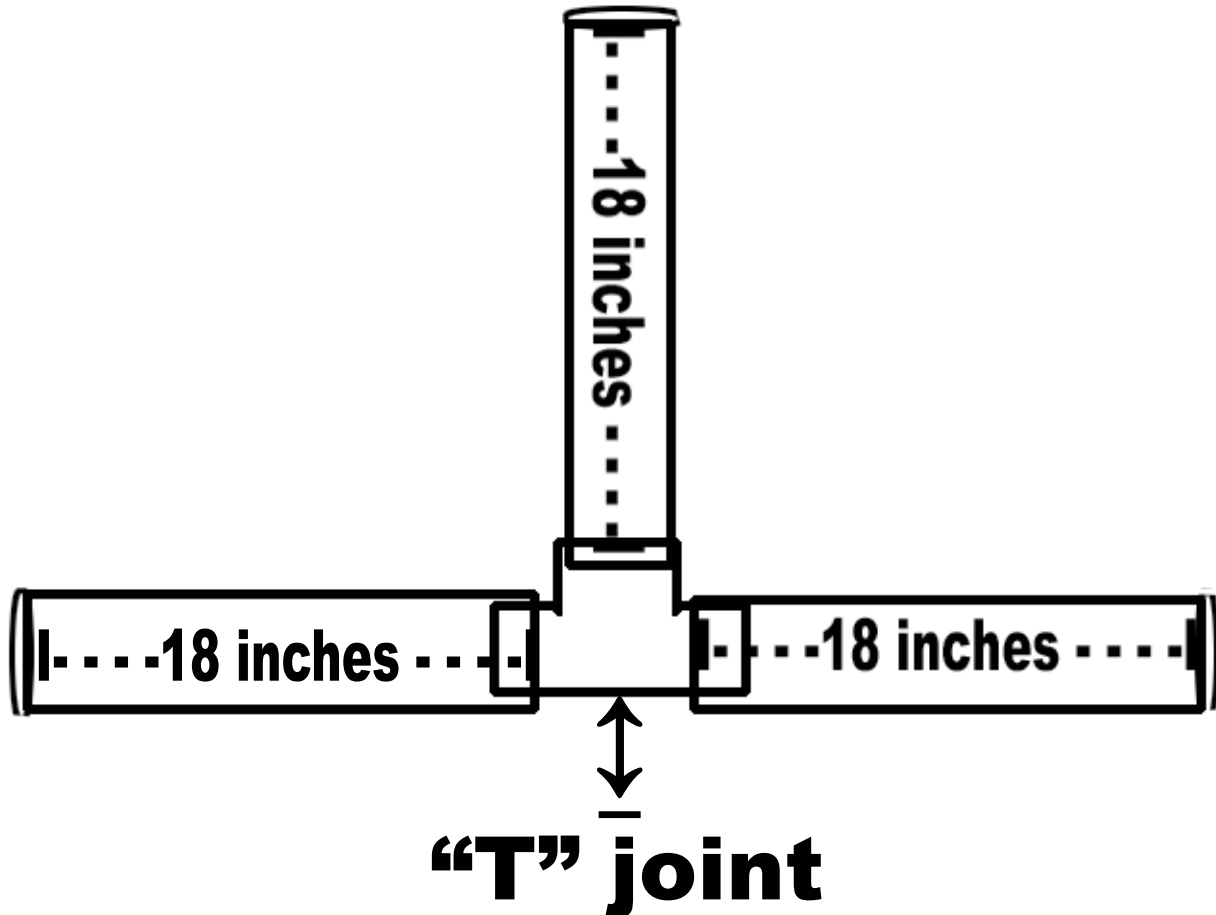

Assembly of a bait station.

USE 4 inch diameter pvc pipe

Pour bait in here